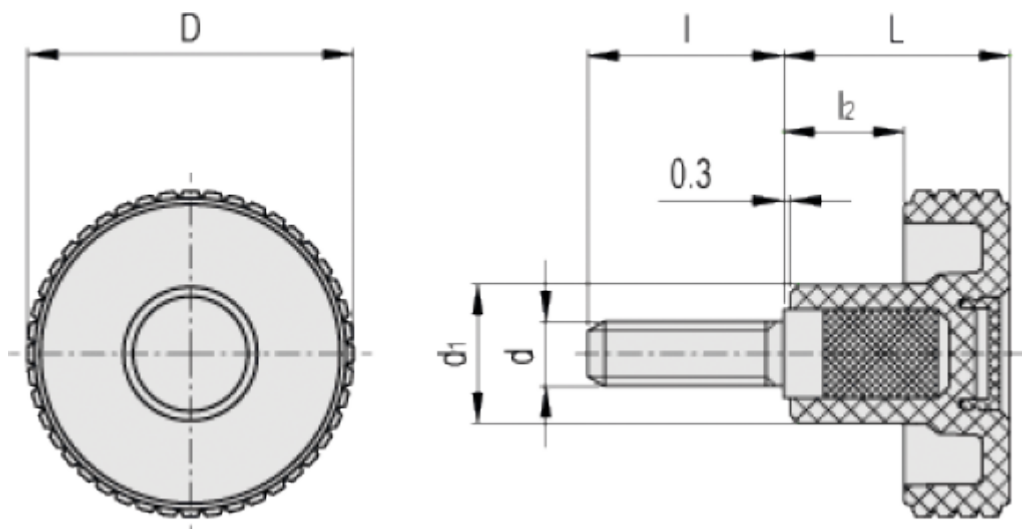

Data Sheet

Article number: 23020343434

Description: E+G Knurled knob MBT.40 p-M6x16-C4, Yellow

Measures

D = 39.5

d1 = 17

d6g = M6

L = 26.5

l = 16

l2 = 12.5